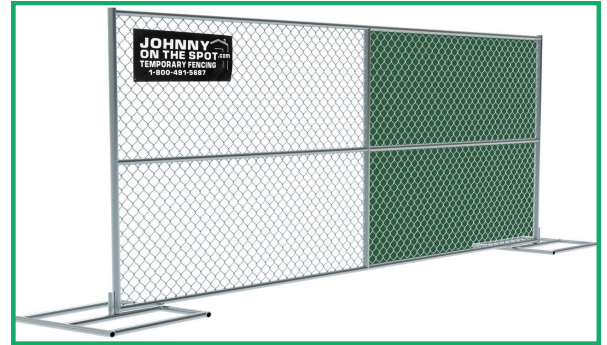

Experience the Difference!

TEMPORARY FENCING

Features:

- ✓ 6' x 12' or 8' x 10' Chain Link Panels
- ✓ Surface mounted on T-Stands
- ✓ All necessary hardware
- ✓ *Optional* Sand Bags for anchoring
- ✓ *Optional* Personnel & Equipment Gates
- ✓ *Optional* Privacy Screen (green)
- ✓ Durable 11.5-Gauge Steel
- ✓ One Month Minimum (No Long Term Contracts!)
- ✓ One Year Rental Prepay Discount Available (15%)
- ✓ Bundle Discount when delivered with Restrooms

Perfect for:

- ✓ Construction Sites
- ✓ Fire or Water Damage Sites
- ✓ Crowd Control at Events or Business Locations
- ✓ Retail Location Construction Sites

Frequently combined with:

- ✓ Standard Restrooms
- ✓ Portable Water Systems
- ✓ Barricade Fencing